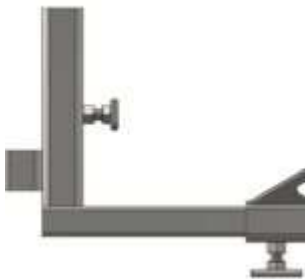

Fascia Bracket

The Fascia Bracket - designed, manufactured & built for Australian tradespeople. The only edge protection safety system that offers a Lifetime Guarantee and Free Delivery Australia wide. Buy online or...

SKU:EDG13.1400.210

Fixed Coupler Drop Forged 48mm

Delivery Australia Wide | Lifetime Guarantee. Fixed Coupler drop forged 48mm. Buy online or call 1300 919 905 to speak to a friendly qualified scaffolder today.

SKU:SCA30.4700.048